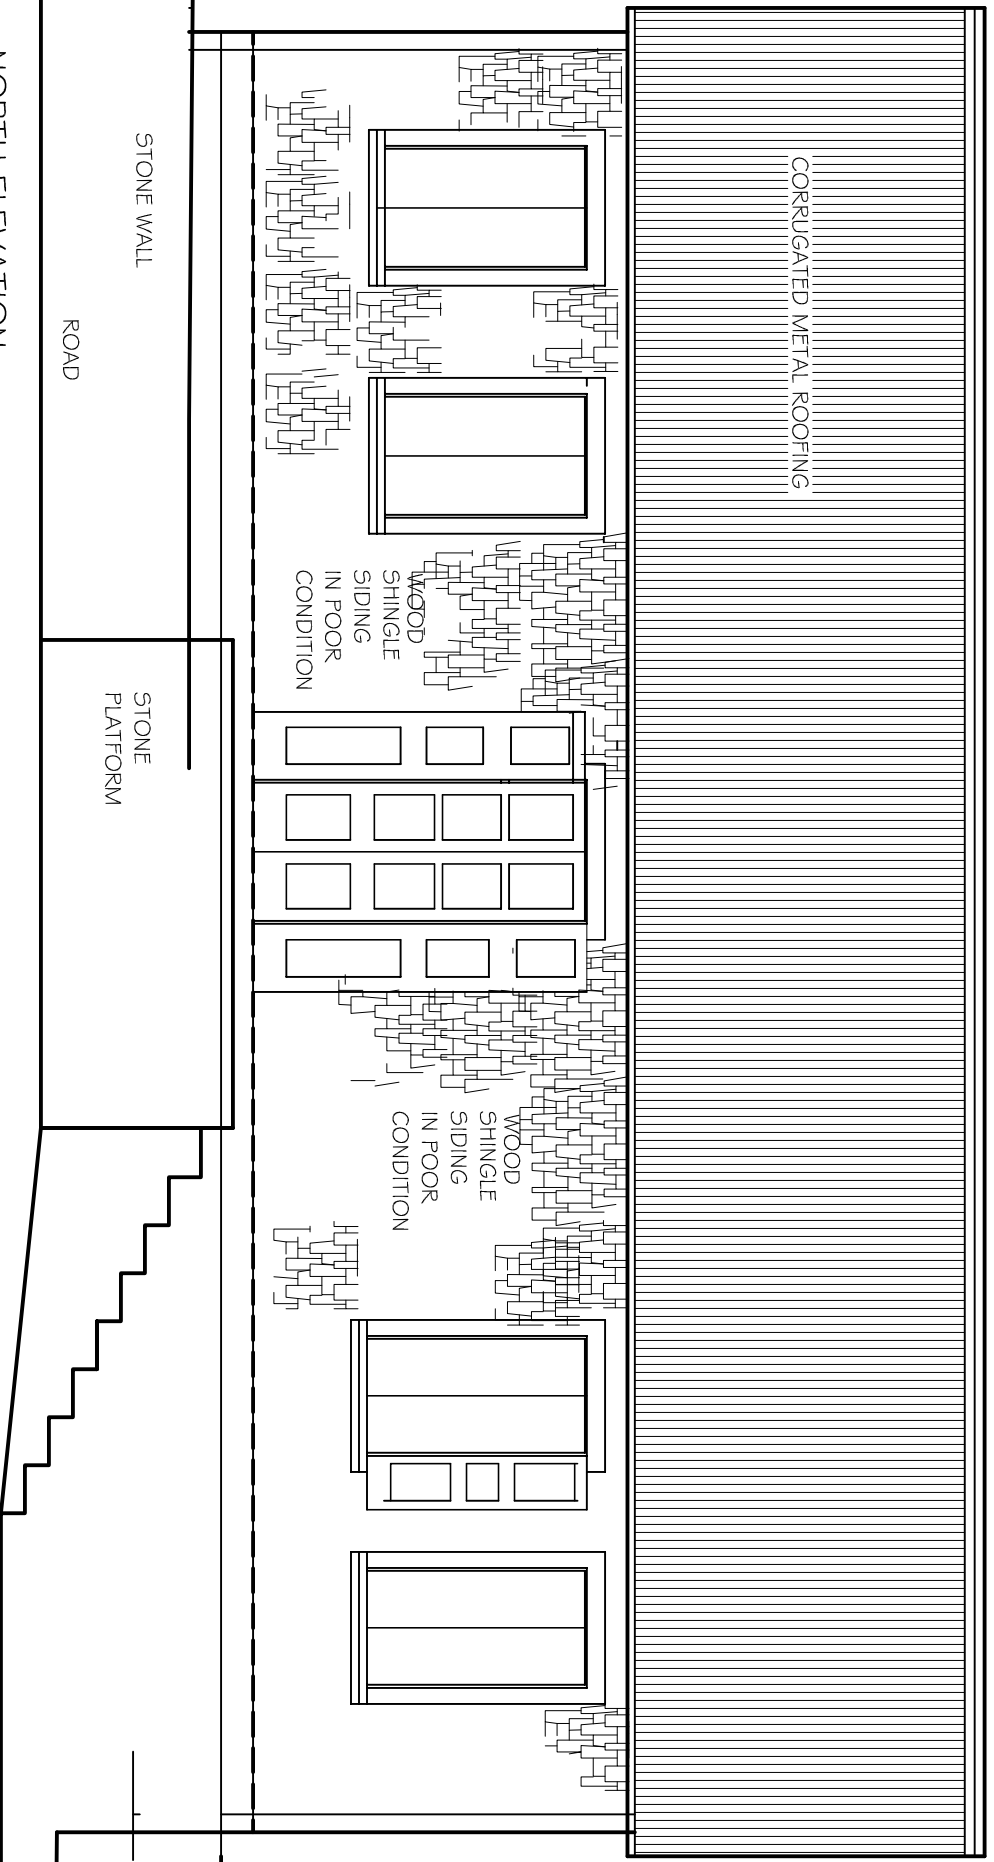

FLOOR PLAN 1/4"

VERNACULAR HOUSE	
PREPARED BY	JAN 2010
CARIBBEAN VOLUNTEER EXPEDITIONS	
BOX 388, CORNING NY 14830 WWW.CVEXP.ORG	
PREPARED FOR	
ST. EUSTATIUS CENTER FOR ARCHEOLOGICAL RESEARCH	
	2

SECTION 1/4"

EAST ELEVATION 1/4"

NORTH ELEVATION

VERNACULAR HOUSE
 PREPARED BY
 CARIBBEAN VOLUNTEER EXPEDITIONS
 BOX 388, CORNING NY 14830 WWW.CVEXP.ORG
 PREPARED FOR
 ST. EUSTATIUS CENTER FOR ARCHEOLOGICAL RESEARCH