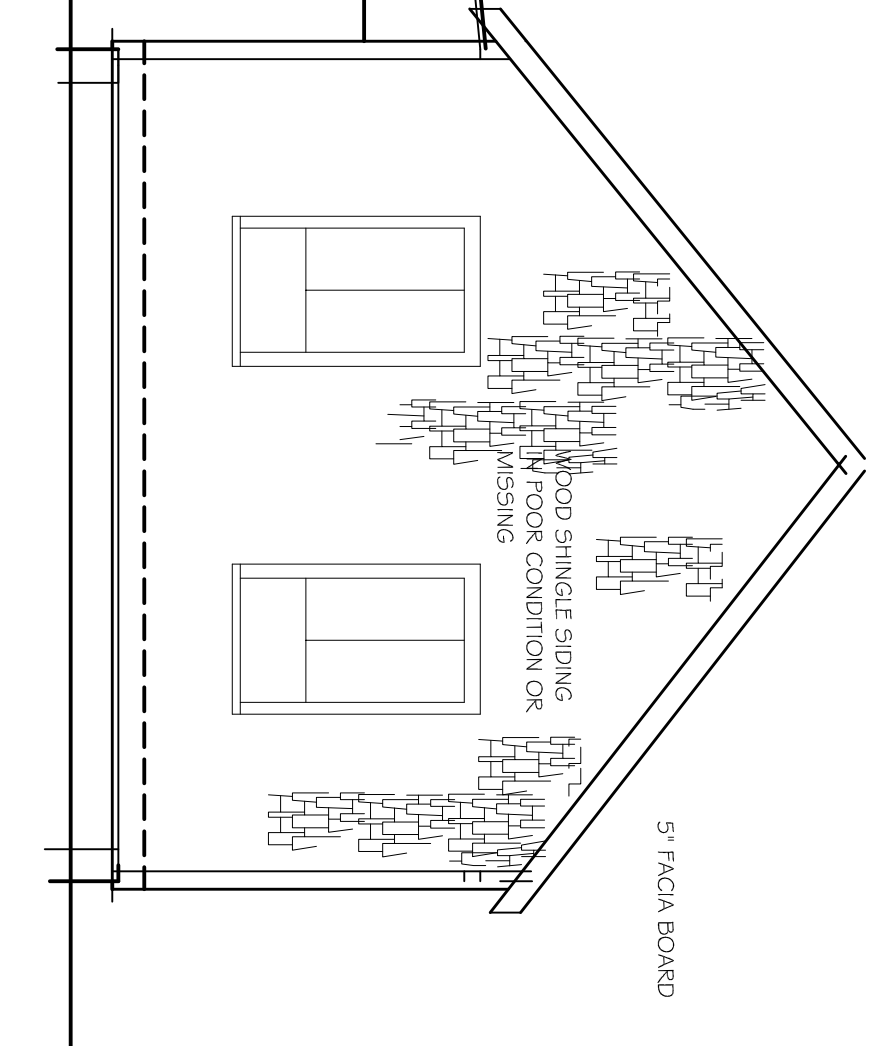

FLOOR PLAN 1/4"

VERNACULAR HOUSE	
PREPARED BY	JAN 2010
CARIBBEAN VOLUNTEER EXPEDITIONS	
BOX 388, CORNING NY 14830 WWW.CVEXP.ORG	
PREPARED FOR	
ST. EUSTATIUS CENTER FOR ARCHEOLOGICAL RESEARCH	
	2

SECTION 1/4"

EAST ELEVATION 1/4"

NORTH ELEVATION

VERNACULAR HOUSE
 PREPARED BY
 CARIBBEAN VOLUNTEER EXPEDITIONS
 BOX 388, CORNING NY 14830 WWW.CVEXP.ORG
 PREPARED FOR
 ST. EUSTATIUS CENTER FOR ARCHEOLOGICAL RESEARCH

JAN 2010

3

SOUTH ELEVATION 1/4"

WEST ELEVATION 1/4"

VERNACULAR HOUSE	JAN 2010
PREPARED BY CARIBBEAN VOLUNTEER EXPEDITIONS BOX 388, CORNING NY 14830 WWW.CVEXP.ORG	
PREPARED FOR ST. EUSTATIUS CENTER FOR ARCHEOLOGICAL RESEARCH	
	4