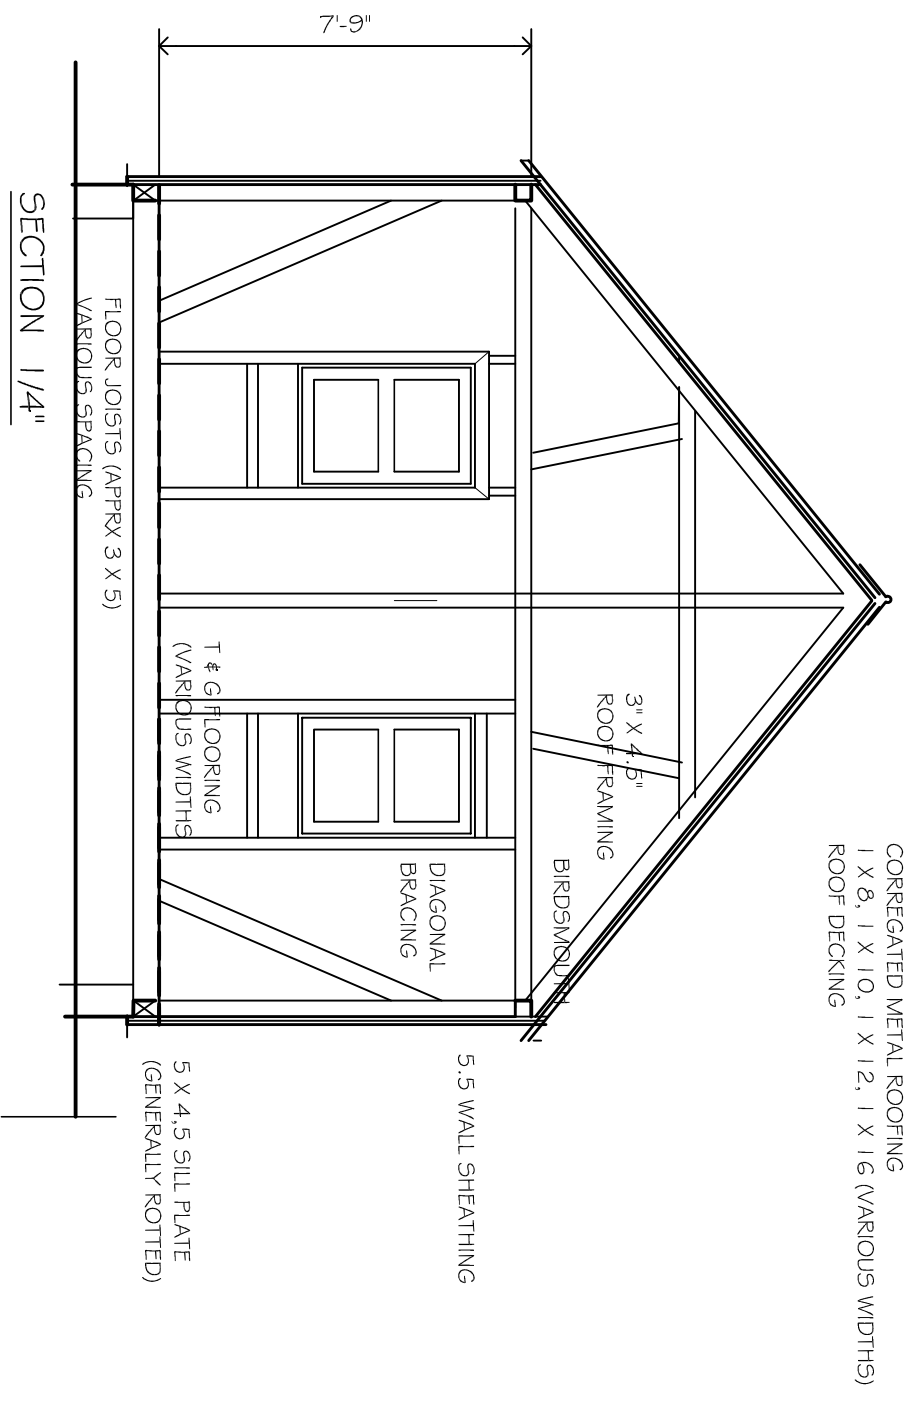

FLOOR PLAN 1/4"

VERNACULAR HOUSE	
PREPARED BY	JAN 2010
CARIBBEAN VOLUNTEER EXPEDITIONS	
BOX 388, CORNING NY 14830 WWW.CVEXP.ORG	
PREPARED FOR	
ST. EUSTATIUS CENTER FOR ARCHEOLOGICAL RESEARCH	
	2

SECTION 1/4"

EAST ELEVATION 1/4"

NORTH ELEVATION

VERNACULAR HOUSE
 PREPARED BY
 CARIBBEAN VOLUNTEER EXPEDITIONS
 BOX 388, CORNING NY 14830 WWW.CVEXP.ORG
 PREPARED FOR
 ST. EUSTATIUS CENTER FOR ARCHEOLOGICAL RESEARCH

JAN 2010

3

SOUTH ELEVATION 1/4"

WEST ELEVATION 1/4"

VERNACULAR HOUSE	JAN 2010
PREPARED BY CARIBBEAN VOLUNTEER EXPEDITIONS BOX 388, CORNING NY 14830 WWW.CVEXP.ORG	
PREPARED FOR ST. EUSTATIUS CENTER FOR ARCHEOLOGICAL RESEARCH	
	4