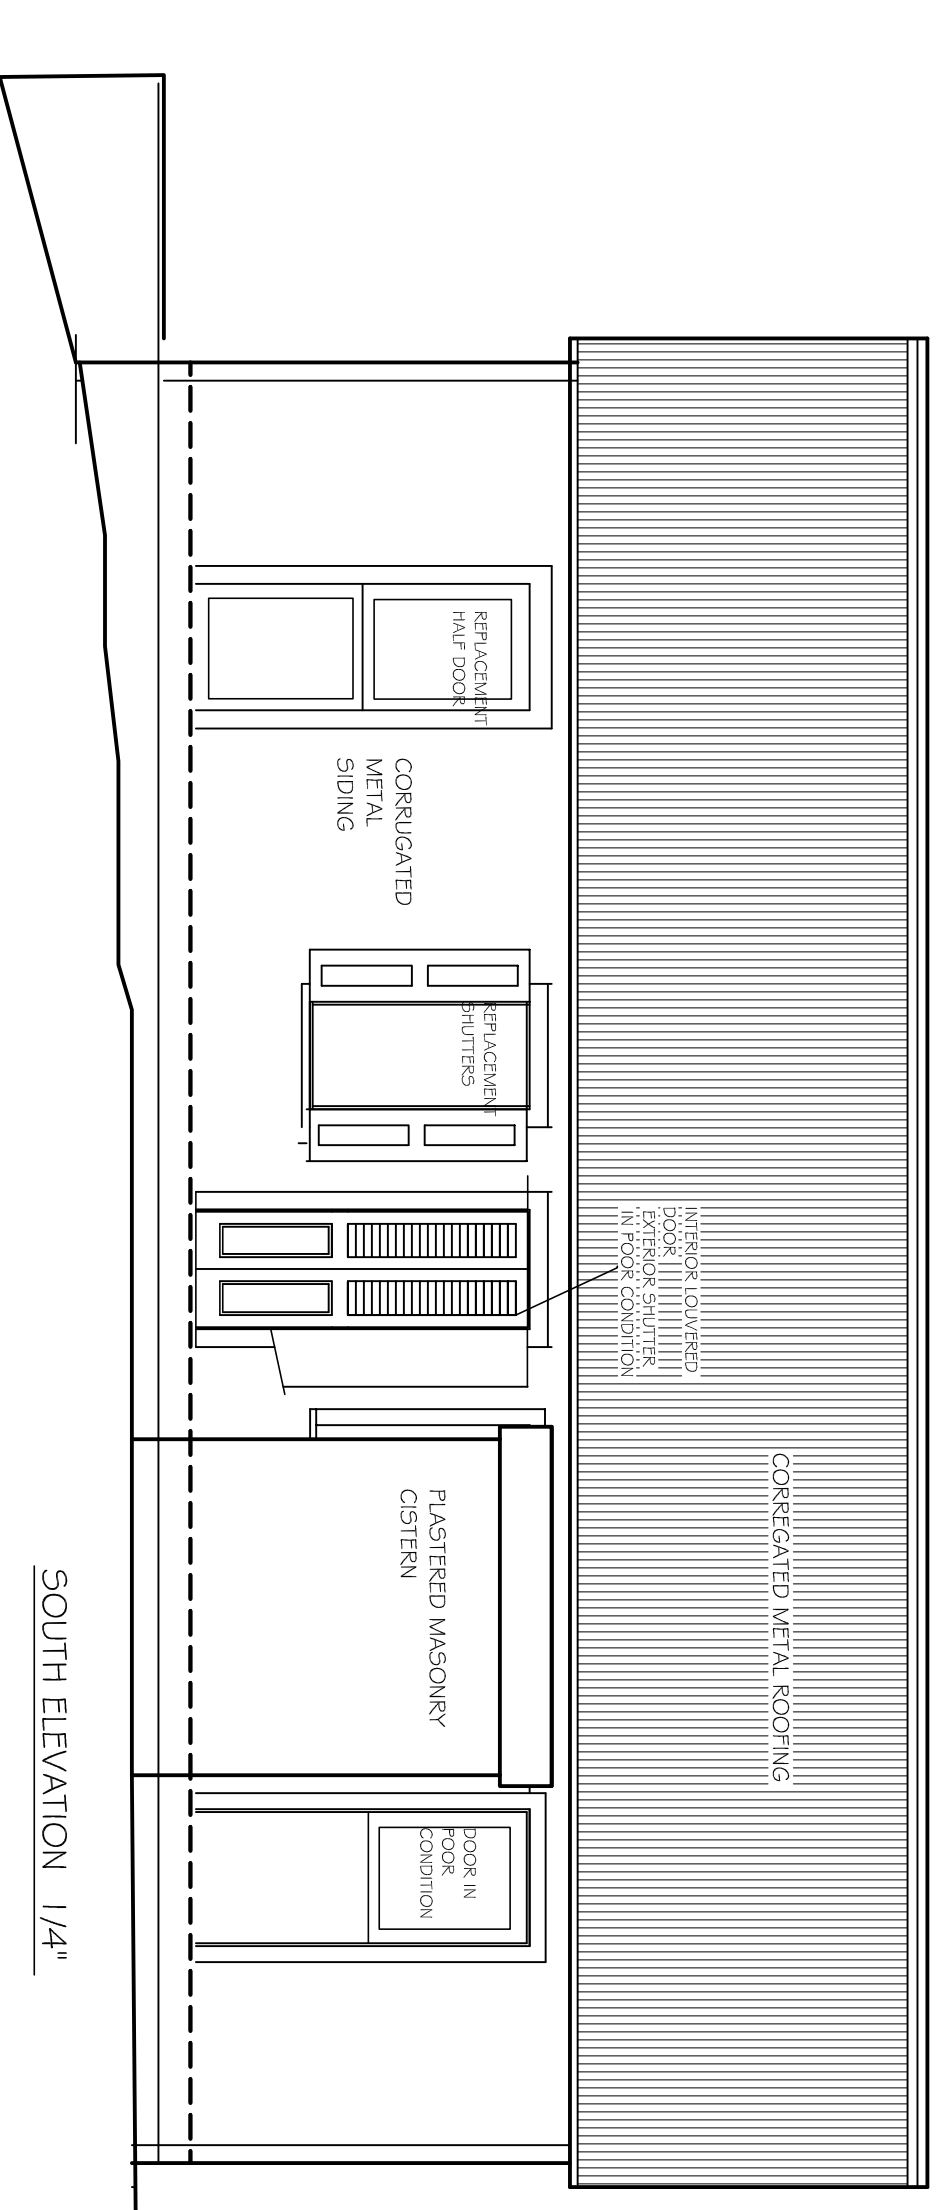

SOUTH ELEVATION 1/4"

VERNACULAR HOUSE	JAN 2010
PREPARED BY CARIBBEAN VOLUNTEER EXPEDITIONS BOX 388, CORNING NY 14830 WWW.CVEXP.ORG	
PREPARED FOR ST. EUSTATIUS CENTER FOR ARCHEOLOGICAL RESEARCH	
	4