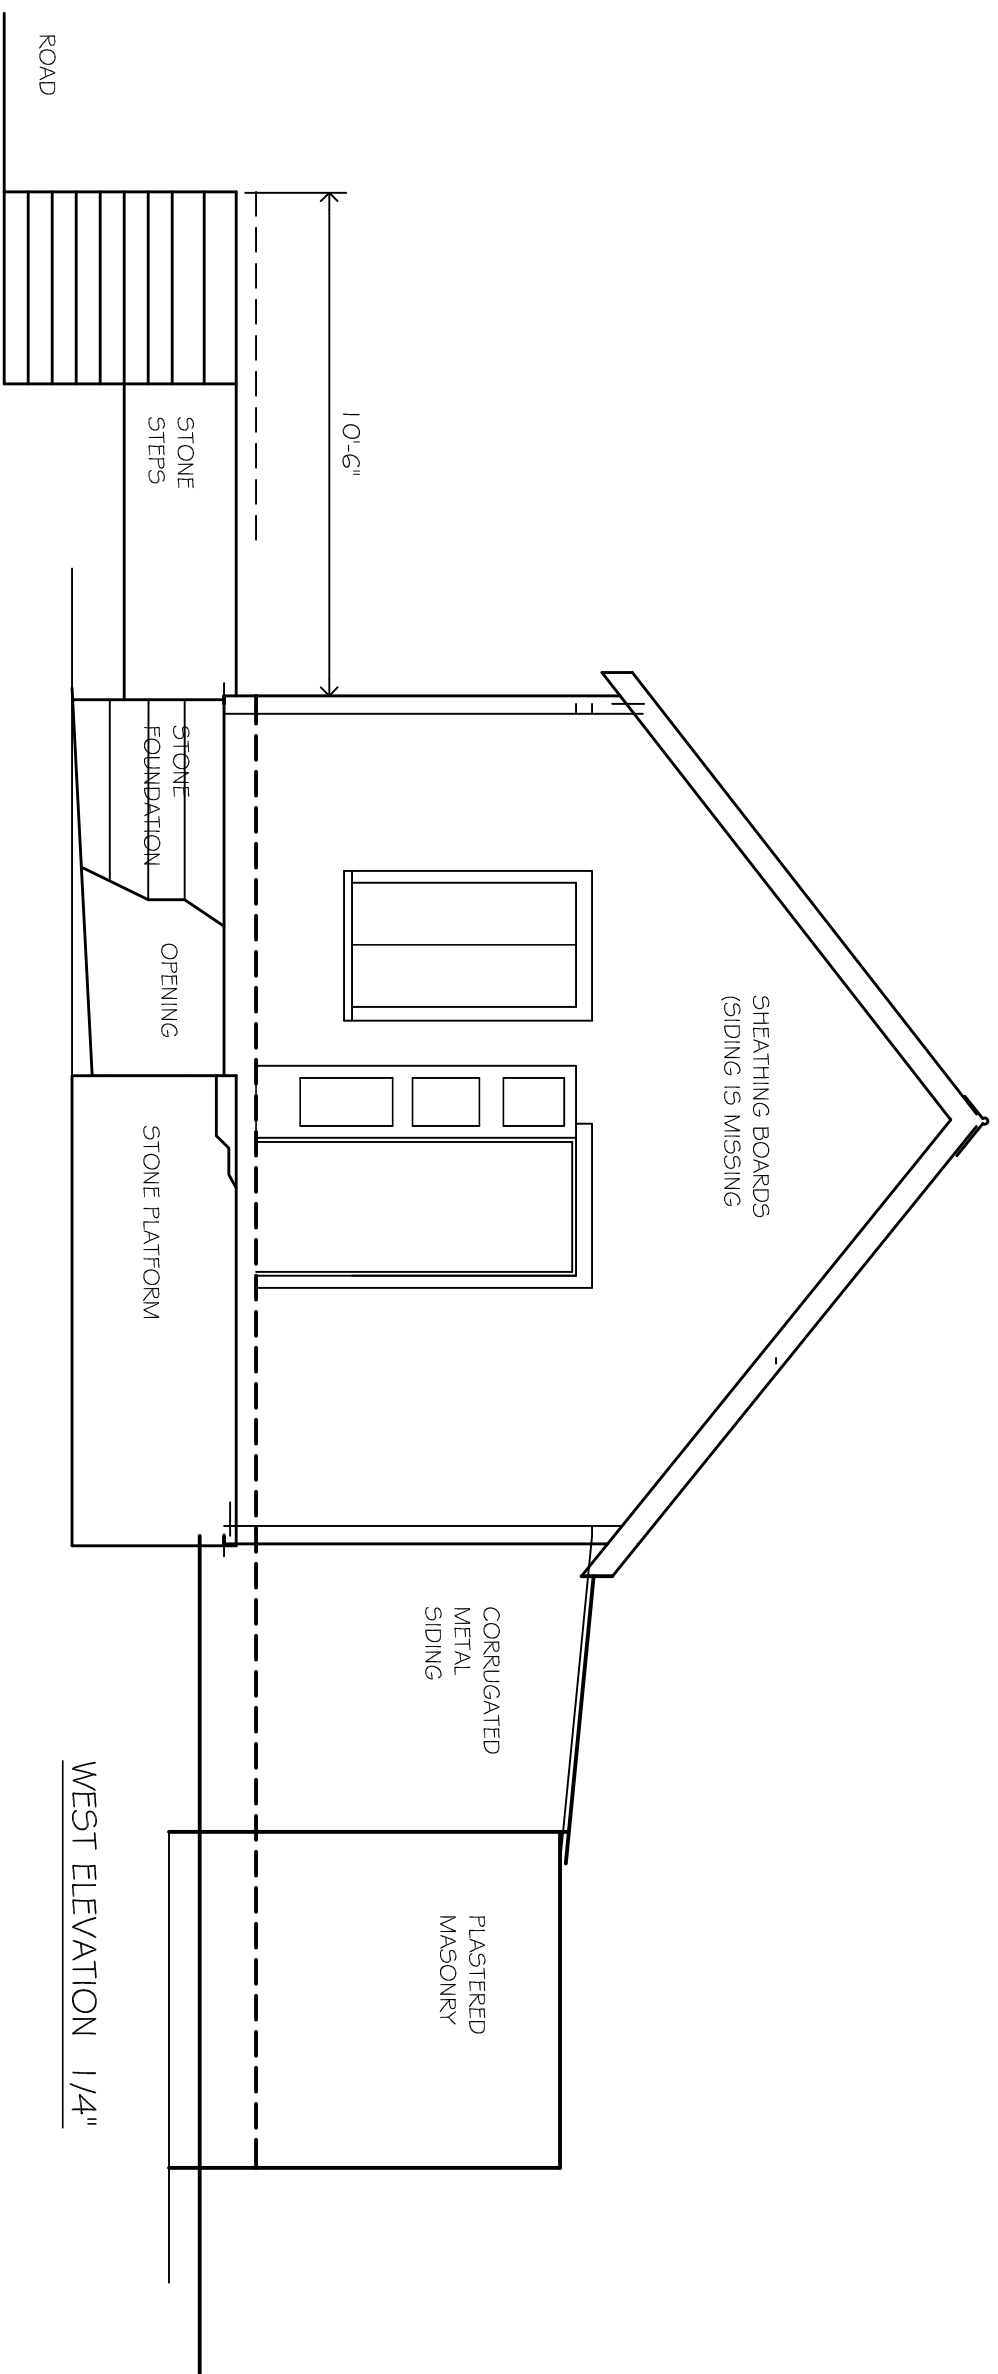

FLOOR PLAN 1/4"

VERNACULAR HOUSE	
PREPARED BY	JAN 2010
CARIBBEAN VOLUNTEER EXPEDITIONS	
BOX 388, CORNING NY 14830 WWW.CVEXP.ORG	
PREPARED FOR	
ST. EUSTATIUS CENTER FOR ARCHEOLOGICAL RESEARCH	
	2

SECTION 1/4"

EAST ELEVATION 1/4"

NORTH ELEVATION

VERNACULAR HOUSE
 PREPARED BY
 CARIBBEAN VOLUNTEER EXPEDITIONS
 BOX 388, CORNING NY 14830 WWW.CVEXP.ORG
 PREPARED FOR
 ST. EUSTATIUS CENTER FOR ARCHEOLOGICAL RESEARCH

JAN 2010

3

SOUTH ELEVATION 1/4"

WEST ELEVATION 1/4"

VERNACULAR HOUSE	JAN 2010
PREPARED BY CARIBBEAN VOLUNTEER EXPEDITIONS BOX 388, CORNING NY 14830 WWW.CVEXP.ORG	
PREPARED FOR ST. EUSTATIUS CENTER FOR ARCHEOLOGICAL RESEARCH	
	4