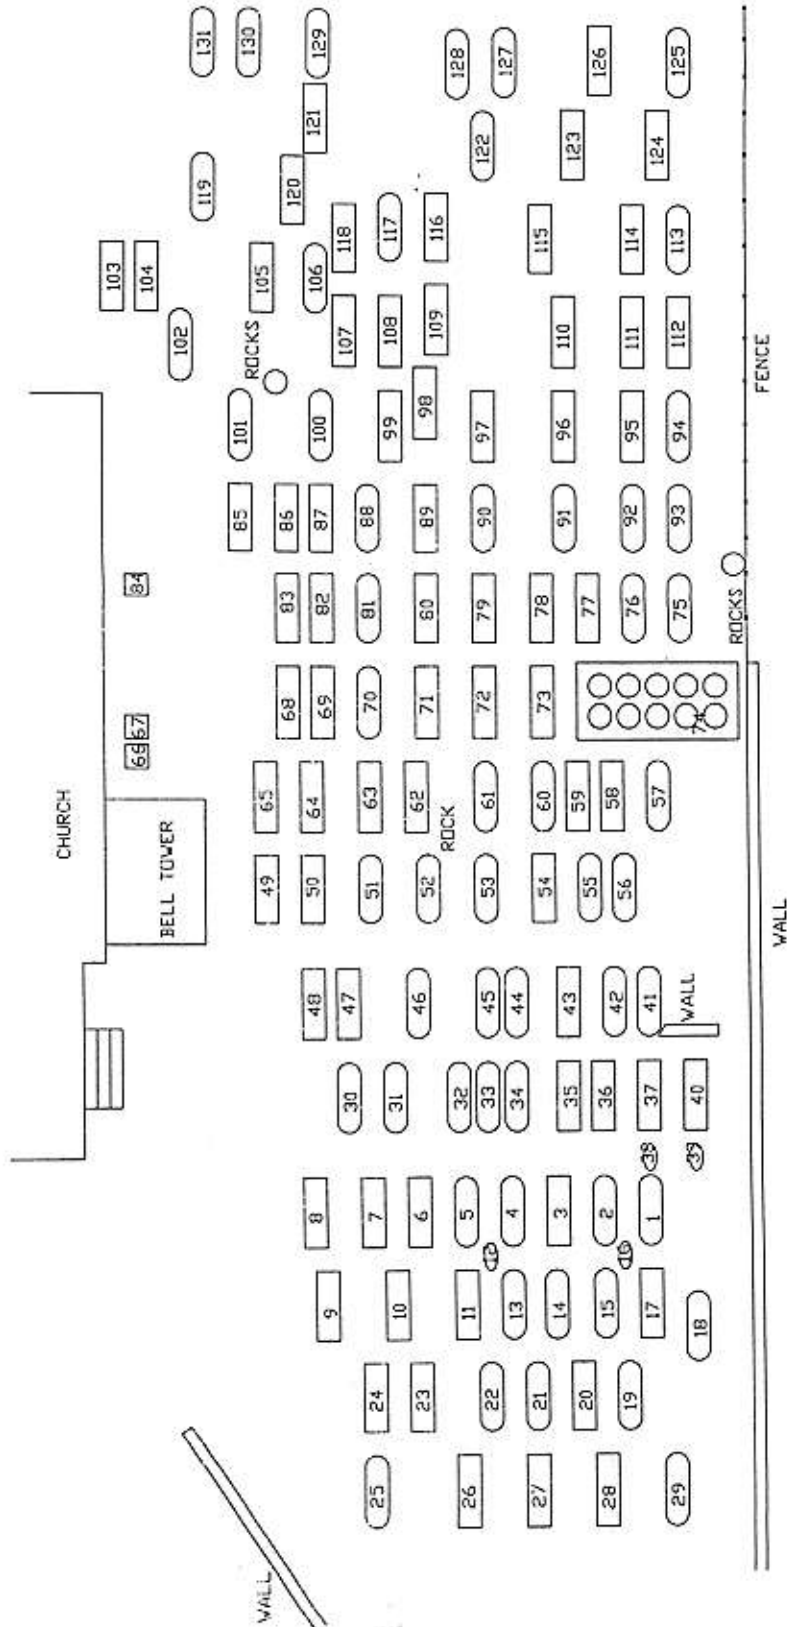

ST. MARY'S EPISCOPAL CHURCH CEMETERY
VIRGIN GORDA
MARCH 2004
BY
CARIBBEAN VOLUNTEER EXPEDITIONS
BOX 389 CORNING NY 14830
607 962 7846

St. Mary's Episcopal Church Cemetery

NO	LAST NAME	FIRST NAME	DATE OF BIRTH	DATE OF DEATH	OTHER NAMES	REMARKS
1	unknown	unknown	unknown	unknown	none	grave outlined w/ stones and shells
2	unknown	unknown	unknown	unknown	none	grave outlined w/ stones and shells
3	O'Neal	Ann Eliza A.	7/18/1856	5/8/42	none	box tomb w/ marble marker
4	unknown	unknown	unknown	unknown	none	grave outlined w/ stones and shells
5	unknown	unknown	unknown	unknown	none	grave outlined w/ stones and shells
6	unknown	unknown	unknown	unknown	none	box tomb w/ missing ledger
7	unknown	unknown	unknown	unknown	none	3 tier box tomb
8	unknown	unknown	unknown	unknown	none	box tomb w/ missing ledger
9	Forge	James G.	May 1872	7/19/51	none	box tomb
10	unknown	unknown	unknown	unknown	none	box tomb
11	Gibbs	Christiana Elizabeth	8/20/1875	9/10/50	Arthur Esther Alfredo	box tomb w/ marble marker, white tile, cross
12	unknown	unknown	unknown	unknown	none	grave outlined w/ stones and shells
13	unknown	unknown	unknown	unknown	none	grave outlined w/ stones and shells
14	unknown	unknown	unknown	unknown	none	grave outlined w/ stones and shells
15	unknown	unknown	unknown	unknown	none	grave outlined w/ stones and shells
16	unknown	unknown	unknown	unknown	none	grave outlined w/ stones and shells
17	unknown	unknown	unknown	unknown	none	box tomb w/ missing ledger
18	unknown	unknown	unknown	unknown	none	grave outlined w/ stones and shells
19	unknown	unknown	unknown	unknown	none	grave outlined w/ stones and shells
20	Walters	Eliaso	1867	1957	none	box tomb
21	unknown	unknown	unknown	unknown	none	grave outlined w/ stones and shells
22	unknown	unknown	unknown	unknown	none	grave outlined w/ stones and shells
23	unknown	unknown	unknown	unknown	none	3 tier box tomb w/ broken cross
24	unknown	unknown	unknown	unknown	none	box tomb w/ illegible inscription
25	unknown	unknown	unknown	unknown	none	pile of stones
26	unknown	unknown	unknown	unknown	none	2 tier box tomb w/ illegible inscription
27	O'Neal	Esther Amalia Stephens	4/16/1890	4/27/73	none	box tomb w/ tiles, cross, and flowers
28	O'Neal	Danville M.	4/16/36	9/20/79	none	box tomb w/ marble ledger and cross
29	unknown	unknown	unknown	unknown	none	grave outlined w/ stones and shells
30	unknown	unknown	unknown	unknown	none	grave outlined w/ stones and shells
31	unknown	unknown	unknown	unknown	none	grave outlined w/ stones and shells
32	unknown	unknown	unknown	unknown	none	grave outlined w/ stones and shells
33	unknown	unknown	unknown	unknown	none	grave outlined w/ stones and shells
34	unknown	unknown	unknown	unknown	none	grave outlined w/ stones and shells
35	Vanterpool	John R.	unknown	12/19/25	none	1 tiered box tomb w/ marble marker