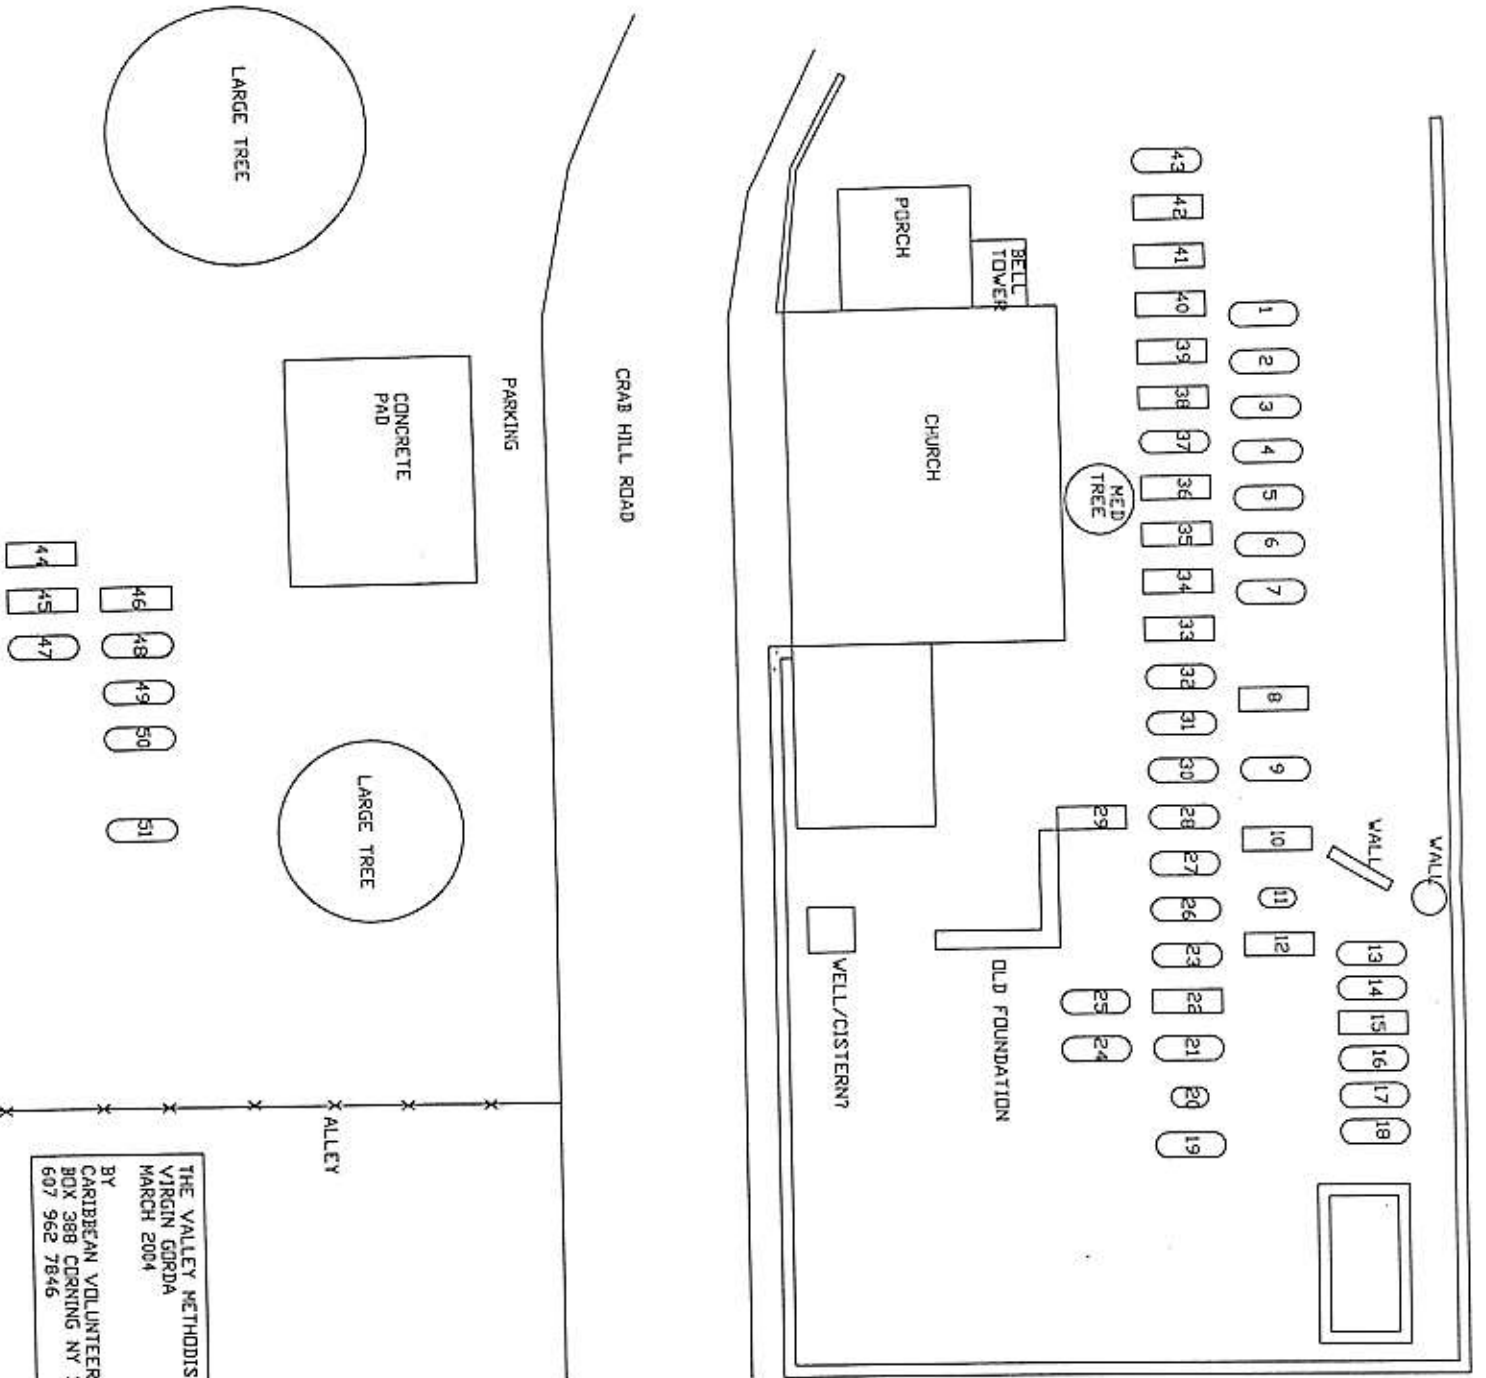

THE VALLEY METHODIST CHURCH CEMETERY
 VIRGIN GORDA
 MARCH 2004
 BY
 CARIBBEAN VOLUNTEER EXPEDITIONS
 BOX 388 CORNING NY 14830
 607 962 7846

The Valley Methodist Church Cemetery

NO	LAST NAME	FIRST NAME	DATE OF BIRTH	DATE OF DEATH	OTHER NAMES	REMARKS
1	unknown	unknown	unknown	unknown	none	grave outlined with stone and shell
2	unknown	unknown	unknown	unknown	none	grave outlined with stone and shell
3	unknown	unknown	unknown	unknown	none	grave outlined with stone and shell
4	unknown	unknown	unknown	unknown	none	grave outlined with stone and shell
5	unknown	unknown	unknown	unknown	none	grave outlined with stone and shell
6	unknown	unknown	unknown	unknown	none	grave outlined with stone and shell
7	unknown	unknown	unknown	unknown	none	grave outlined with stone and shell
8	unknown	unknown	unknown	unknown	none	box tomb made of brick
9	unknown	unknown	unknown	unknown	none	grave outlined with stone and shell
10	O'Neal	Eupolia	unknown	5/2/63	Elliot O'Neal	table tomb w/ marble and granite headmarker
11	unknown	unknown	unknown	unknown	none	grave outlined with stone and shell
12	Dubois	Ernestine	12/14/58	3/30/66	Lilian & Johnathan Warner	box tomb
13	unknown	unknown	unknown	unknown	none	grave outlined with stone and shell
14	unknown	unknown	unknown	unknown	none	grave outlined with stone and shell
15	Lucille	Eastlin	1/20/44	8/29/87	none	box tomb
16	unknown	unknown	unknown	unknown	none	grave outlined with stone and shell
17	unknown	unknown	unknown	unknown	none	grave outlined with stone and shell
18	unknown	unknown	unknown	unknown	none	grave outlined with stone and shell
19	unknown	unknown	unknown	unknown	none	grave outlined with stone and shell
20	unknown	unknown	unknown	unknown	none	grave outlined with stone and shell
21	unknown	unknown	unknown	unknown	none	grave outlined with stone and shell
22	Walters	Franklin	2/26/47	9/11/74	none	box tomb
23	unknown	unknown	unknown	unknown	none	grave outlined with stone and shell
24	George	Allan	1916	2004	none	earth mound w/ head and foot markers
25	unknown	unknown	unknown	unknown	none	grave outlined with stone and shell
26	unknown	unknown	unknown	unknown	none	grave outlined with stone and shell
27	unknown	unknown	unknown	unknown	none	grave outlined with stone and shell
28	unknown	unknown	unknown	unknown	none	grave outlined with stone and shell
29	unknown	unknown	unknown	unknown	none	box tomb w/ a cross
30	unknown	unknown	unknown	unknown	none	grave outlined with stone and shell
31	unknown	unknown	unknown	unknown	none	grave outlined with stone and shell
32	unknown	unknown	unknown	unknown	none	grave outlined with stone and shell
33	Smith	Ernest L.	1878	1925	none	box tomb w/ marble marker
34	Walters	Blanche Agatha	1863	1932	none	box tomb w/ marble marker
35	Walters	Beloinette	1886	1954	none	box tomb w/ marble ledger