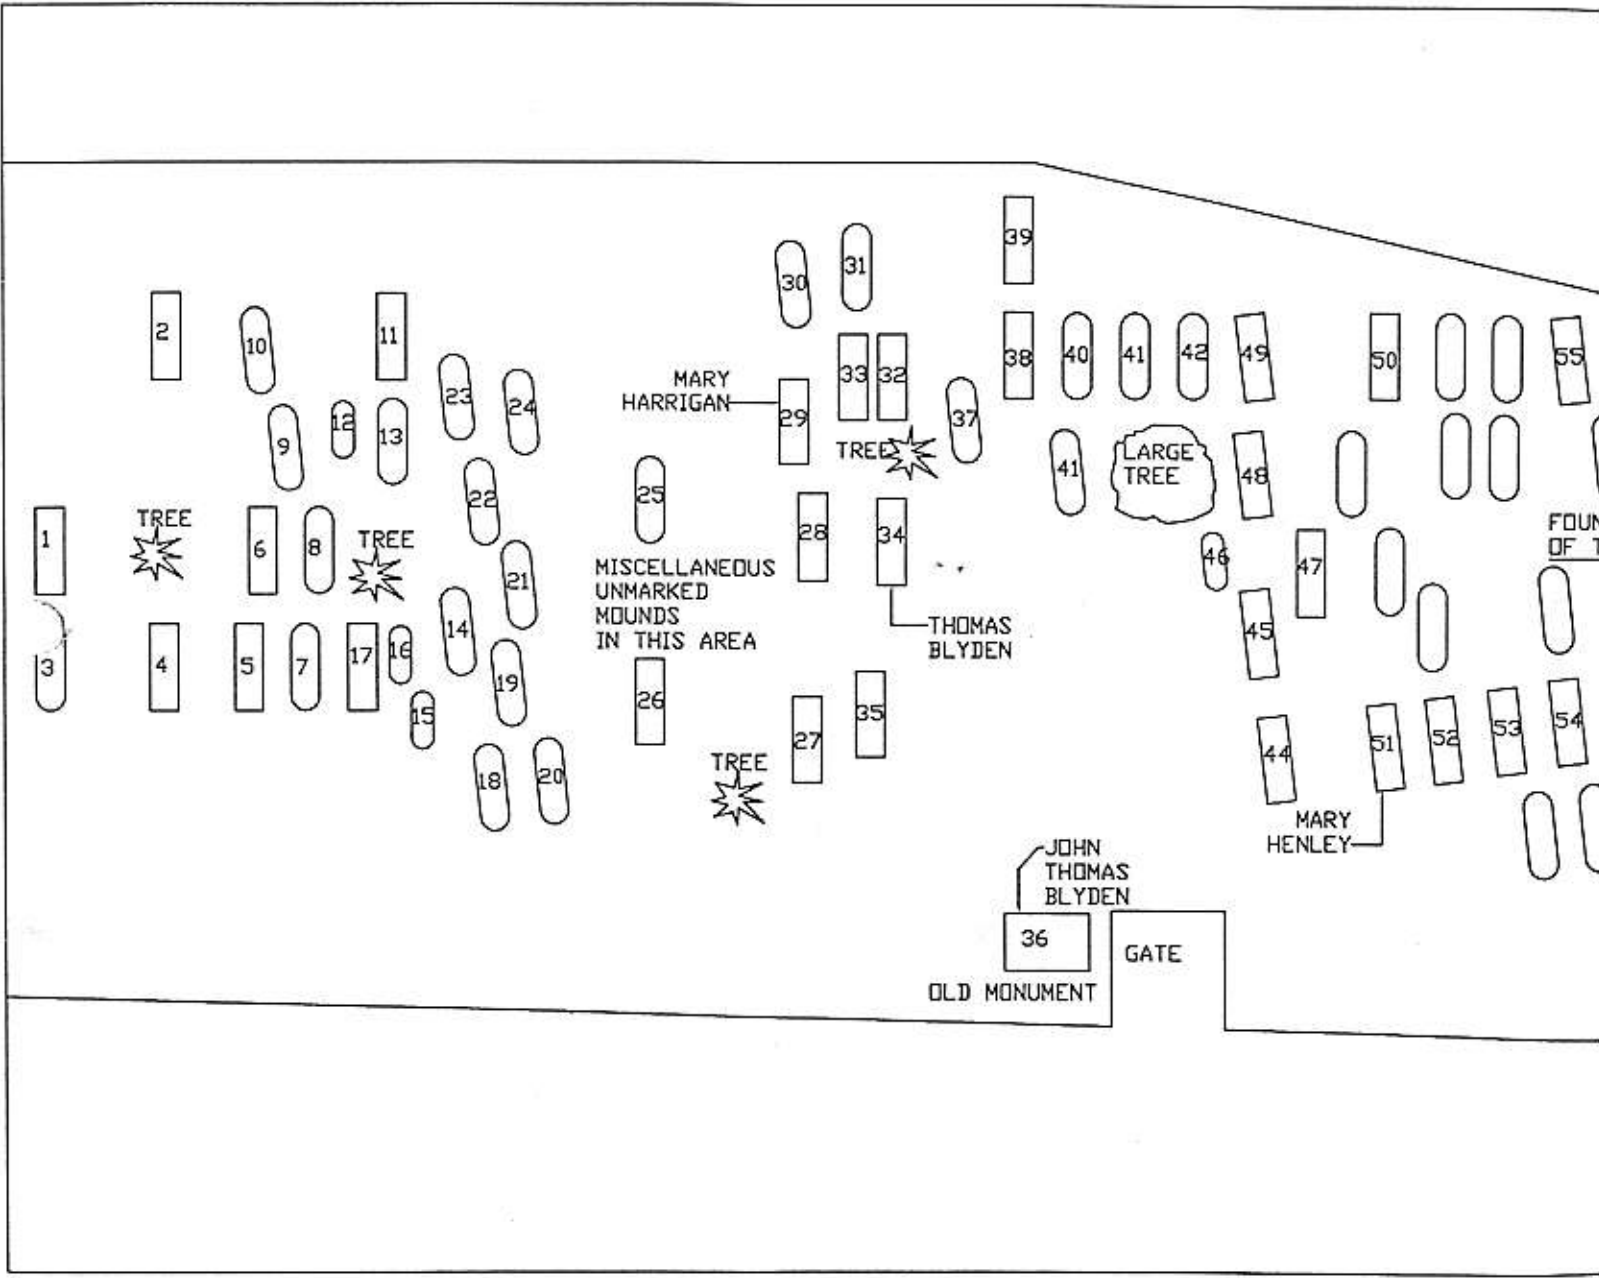

CANE GARDEN BAY CEMETERY

NO	LAST NAME	FIRST NAME	DATE OF BIRTH	DATE OF DEATH	OTHER NAMES	REMARKS
1	unknown	unknown	unknown	unknown	none	new grave
2	unknown	unknown	unknown	unknown	none	box tomb w/ cross and design
3	unknown	unknown	unknown	unknown	none	earth mound w/ native stones
4	Farrington	Claude Dillinger	11/19/70	10/10/93	none	box tomb w/ cross, stained glass window, and floral engraving
5	Hodge	Delyssa Diana	6/18/89	3/17/93	none	box tomb w/ headstone
6	Farrington	Nathaniel E.	6/13/14	4/24/94	none	box tomb w/ cross, stained glass window, and floral engraving
7	unknown	unknown	unknown	unknown	none	earth mound outlined w/ stones
8	unknown	unknown	unknown	unknown	none	recent burial grave outlined w/ re-bar
9	unknown	unknown	unknown	unknown	none	earth mound outlined w/ stones
10	unknown	unknown	unknown	unknown	none	earth mound outlined w/ stones
11	unknown	unknown	unknown	unknown	none	box tomb w/ pink ceramic tile
12	unknown	unknown	unknown	unknown	none	earth mound outlined w/ stones
13	unknown	unknown	unknown	unknown	none	earth mound outlined w/ stones
14	unknown	unknown	unknown	unknown	none	earth mound outlined w/ stones
15	unknown	unknown	unknown	unknown	none	earth mound outlined w/ stones
16	unknown	unknown	unknown	unknown	none	earth mound outlined w/ stones
17	Frett	Joseph Nelton	8/5/05	7/6/84		double (side by side) above ground grave w/ ceramic tile
	Frett	Angeleana	4/10/12	8/1/84		
18	unknown	unknown	unknown	unknown	none	earth mound outlined w/ stones
19	unknown	unknown	unknown	unknown	none	earth mound outlined w/ stones
20	unknown	unknown	unknown	unknown	none	earth mound outlined w/ stones w/ plaque
21	unknown	unknown	unknown	unknown	none	earth mound outlined w/ stones
22	unknown	unknown	unknown	unknown	none	earth mound outlined w/ stones
23	unknown	unknown	unknown	unknown	none	earth mound outlined w/ stones
24	unknown	unknown	unknown	unknown	none	earth mound outlined w/ stones
25	unknown	unknown	unknown	unknown	none	several earth mounds outlined w/ stones
26	Rymer	Joseph K.	Aug.6.18.26	Sept.11.?	none	box tomb w/ cross
27	Donovan	Anne	7/8/1886	10/28/66	none	box tomb w/ cross
28	Blyden	Edna Blanche	7/24/1898	7/22/92	none	box tomb w/ cross
29	Harrigan	Mary	1/3/1890	5/30/74	none	box tomb w/ cross
30	unknown	unknown	unknown	unknown	none	earth mound outlined w/ stones
31	unknown	unknown	unknown	unknown	none	earth mound outlined w/ stones
32	Meyers	Beatrice	1932	6/25/05	none	unfinished grave w/ metal plaque