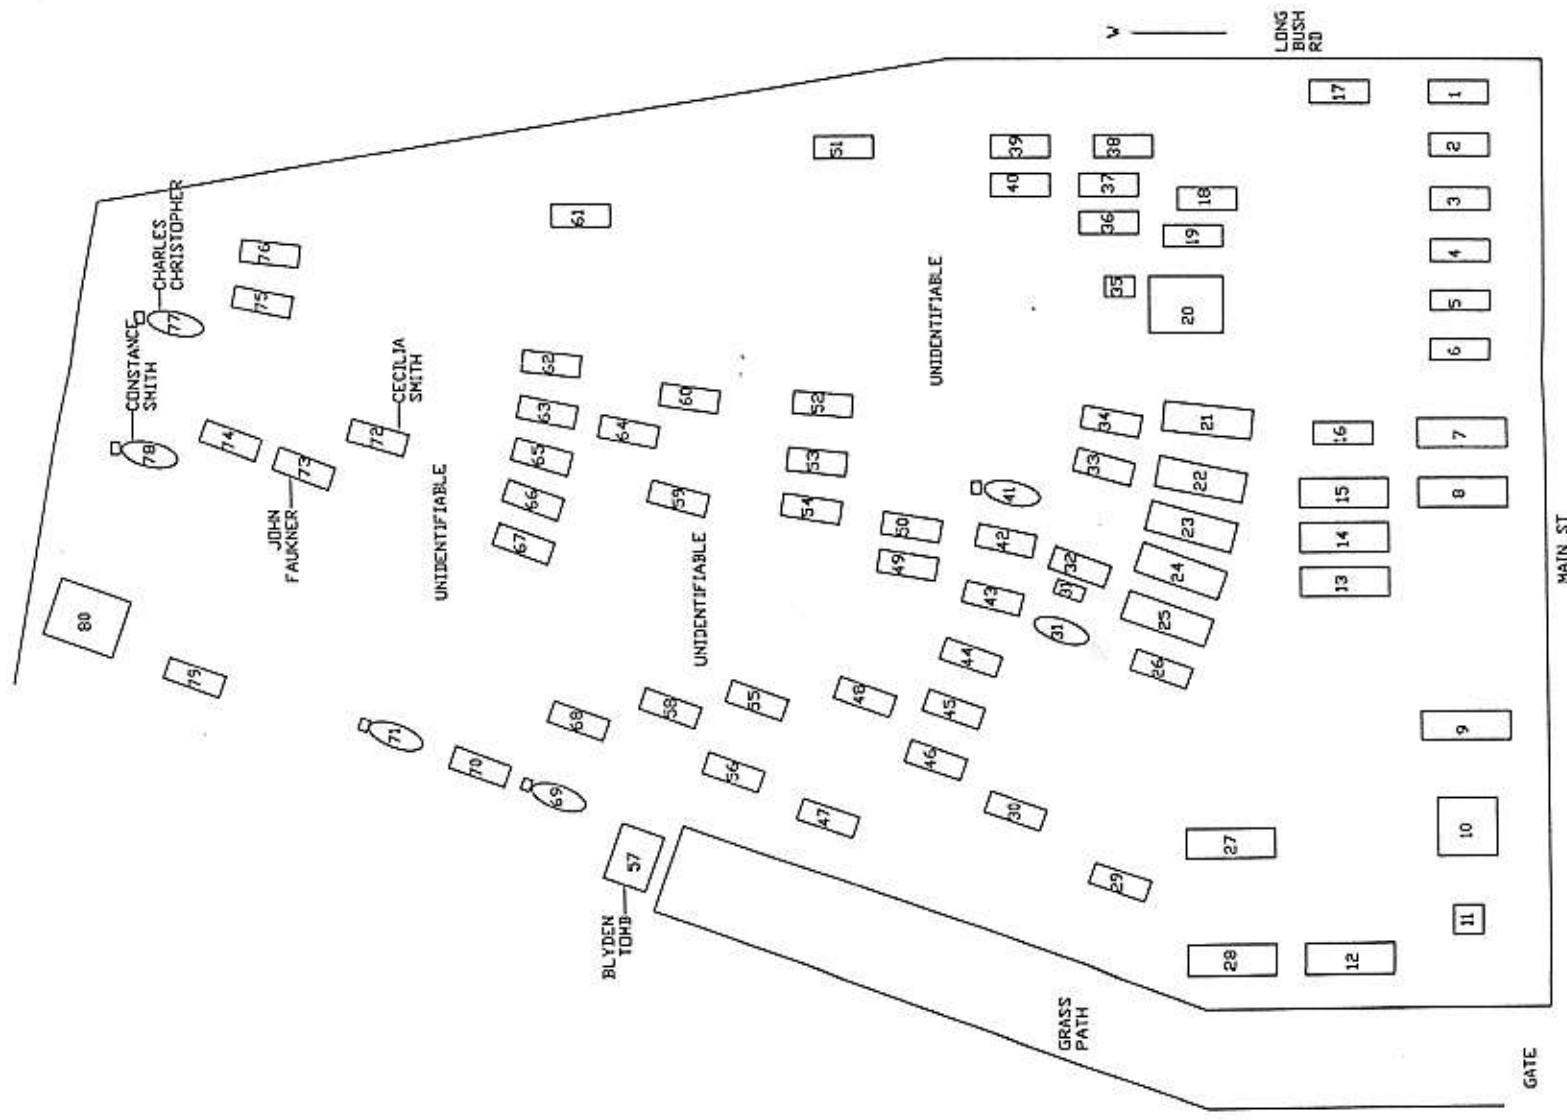

ROAD TOWN METHODIST  
CEMETERY  
TORTOLA

CANE GARDEN BAY CEMETERY  
TORTOLA

PREPARED BY  
CARIBBEAN VOLUNTEER EXPEDITIONS  
PO BOX 388 CORNING NY 14830  
WITH ELDERHOSTEL VOLUNTEERS

FEBRUARY 2004

ROAD TOWN METHODIST CEMETERY  
 AT JOES HILL RD  
 TORTOLA  
 FEBRUARY 2004  
 BY CARIBBEAN VOLUNTEER EXPEDITIONS  
 BOX 388 CORNING NY 14830  
 607 962 7846